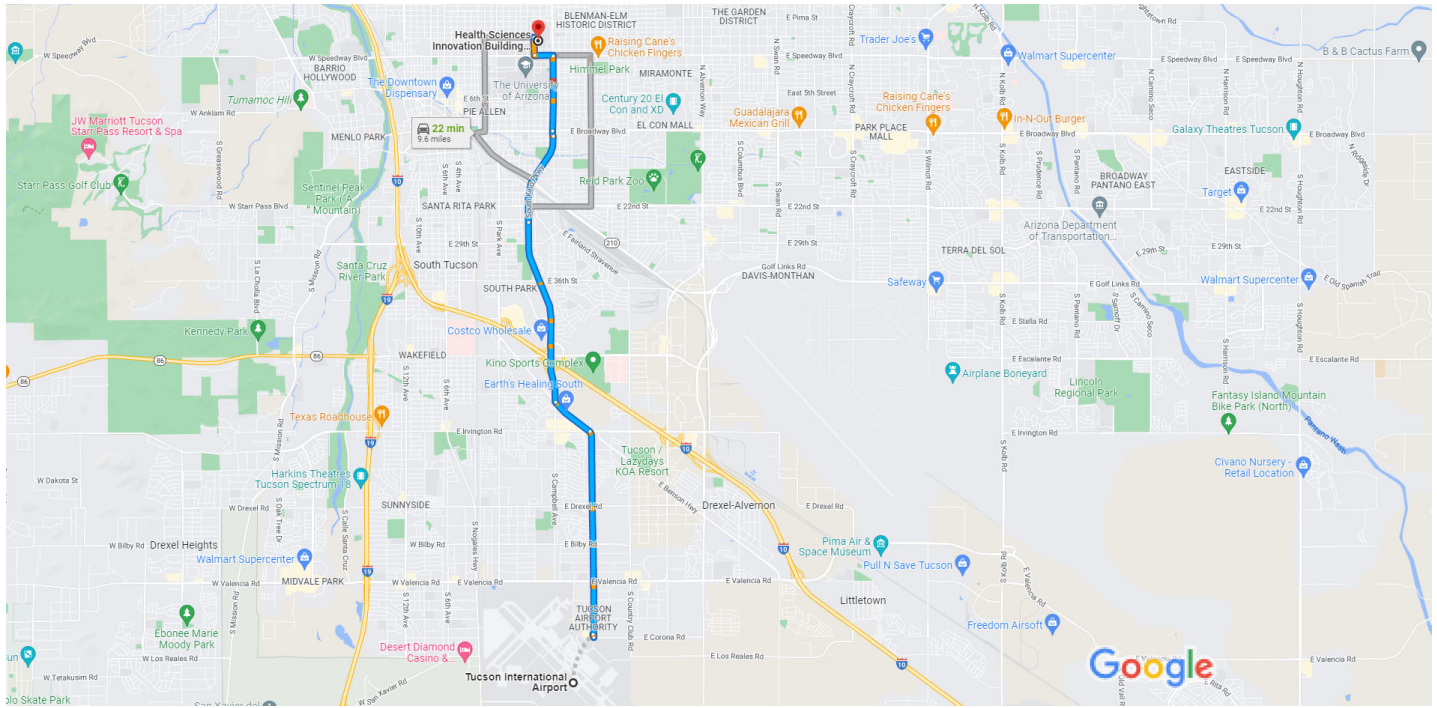

# Tucson International Airport to Health Sciences Innovation Building (HSIB), 1670 E Drachman St, Tucson, AZ 85721

Drive 8.8 miles, 20 min

Map data ©2022 Google 1 mi

**Tucson International Airport**  
7250 S Tucson Blvd, Tucson, AZ 85756

**Take S Tucson Blvd, South Kino Pkwy and N Campbell Ave to N Cherry Ave**

19 min (8.5 mi)

- ↑ 1. Head south on S Tucson Blvd  
10 ft
- ↖ 2. Slight left toward S Tucson Blvd  
246 ft
- ↙ 3. Sharp left onto S Tucson Blvd  
  - 📍 Pass by Enterprise Rent-A-Car (on the right in 0.5 mi)
 2.8 mi
- ↑ 4. Continue onto E Benson Hwy  
0.6 mi
- ↘ 5. Turn right onto S Campbell Ave/Kino Pkwy/South Kino Pkwy  
  - 📍 Continue to follow South Kino Pkwy
 2.5 mi
- ↶ 6. Keep left to stay on South Kino Pkwy  
1.2 mi

- ↪ 7. Slight left toward N Campbell Ave  
344 ft
- ↑ 8. Continue straight onto N Campbell Ave  
1.0 mi
- ↶ 9. Use the left 2 lanes to turn left onto E Speedway Blvd  
**i** Pass by McDonald's (on the right)  
0.3 mi

**Continue on N Cherry Ave. Drive to E Drachman St**

- ↪ 10. Turn right onto N Cherry Ave  
2 min (0.3 mi)  
0.2 mi
- ↪ 11. Turn right onto E Drachman St  
**i** Destination will be on the right  
351 ft