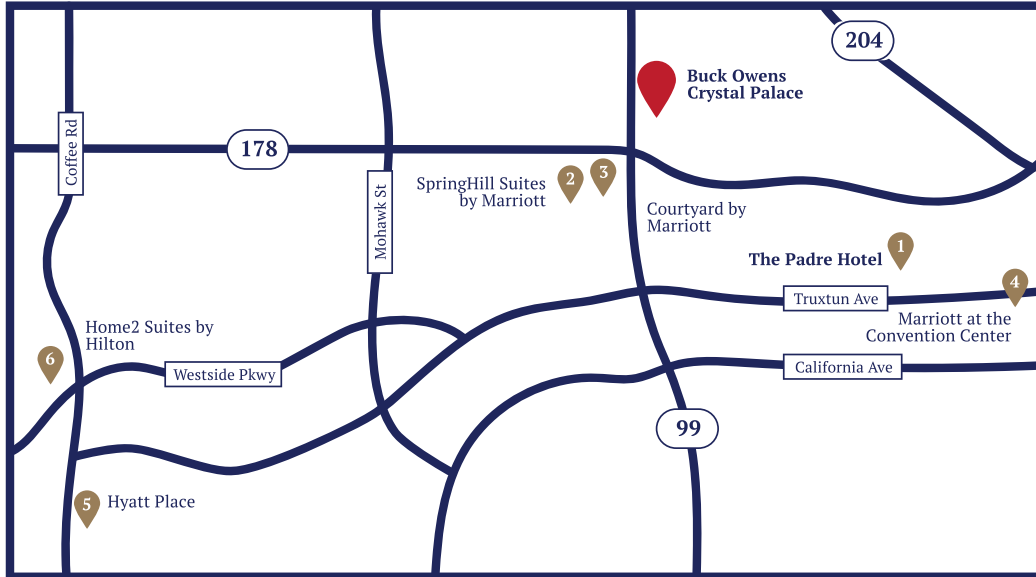

### HOST HOTEL

**1 THE PADRE HOTEL**  
 (4-diamond boutique hotel)  
 (661) 427-4900  
 1702 18th St, Bakersfield, CA 93301  
 0.8 Miles to Crystal Palace  
 Group Rate Under Valley Fever Institute  
[www.thepadrehotel.com](http://www.thepadrehotel.com)

**4 MARRIOTT AT THE CONVENTION CENTER**  
 (661) 323-1900  
 801 Truxtun Ave  
 Bakersfield, CA 93301  
 2.7 Miles to Crystal Palace

**5 HYATT PLACE**  
 (661) 885-6300  
 310 Coffee Road  
 Bakersfield, CA 93309  
 4.7 Miles to Crystal Palace

### RESTAURANTS

**CHEF'S CHOICE NOODLE BAR**  
 Asian Fusion

**MAMA ROOMBA'S**  
 Caribbean

**JIN SUSHI**  
 Japanese